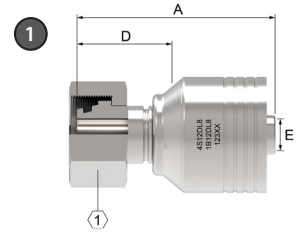

Spiral – 4S and 6S series

DL

Female swivel DIN 24° seat (l.Rh DKO light straight)

PART	HOSE SIZE INFO			DIMENSIONS								
	4S part #	Tube O.D.	DN	Hose size	Thread	A		D		EØ		1
					mm	mm	in	in	mm	in	mm	in
4S20DL12	22	19	-12	M30X2	76,0	2,99	39,7	1,56	14,2	0,56	36,0	
4S25DL16	28	25	-16	M36X2	79,7	3,14	40,3	1,59	19,2	0,76	41,0	
4S32DL20	35	35	-20	M45X2	100,5	3,96	45,5	1,79	25,2	0,99	50,0	