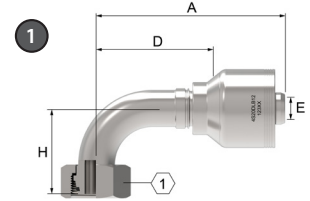

Spiral – 4S and 6S series

DLB

I.Rh DKO (light) 90° elbow

PART	HOSE SIZE INFO			DIMENSIONS										
	4S part #	Tube O.D.	DN	Hose size	Thread	A		D		EØ		H		1
					mm	mm	in	in	mm	in	mm	in	mm	mm
4S20DLB12	22	19	-12	M30X2	106,1	4.18	69,8	1.75	14,2	0.56	50,7	2.00	36,0	
4S32DLB20	28	25	-20	M45X2	154,2	6.07	99,2	3.90	25.2	0.99	79,0	3.11	41,0	