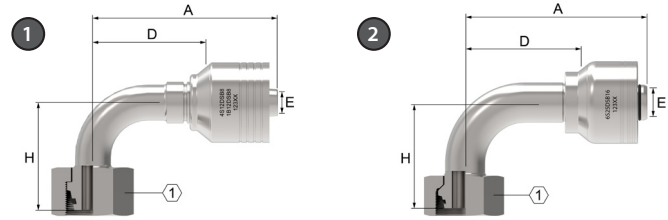

Spiral – 4S and 6S series

DSB

Female Swivel DIN 24° Seat (S.Rh. DKO - Heavy 90° elbow)

PART		HOSE SIZE INFO			DIMENSIONS								
① 4S part #	Tube O.D.	DN	Hose size	Thread	A		D		EØ		H		① in
					mm	mm	in	mm	in	mm	in	mm	
4S20DSB12	25	19	-12	M36X2	103,9	4.09	67,7	2.67	14,2	0.56	65,0	2.56	46,0
4S25DSB12	30	19	-12	M42X2	122,7	4.83	86,4	3.40	14,2	0.56	76,0	2.99	50,0
4S25DSB16	30	25	-16	M42X2	124,5	4.90	84,8	3.34	19,2	0.76	76,0	2.99	50,0
4S32DSB16	38	25	-16	M52X2	136,7	5.38	97,0	3.82	19,2	0.76	89,0	3.50	60,0
4S32DSB20	38	31	-20	M52X2	153,0	6.02	98,0	3.86	25,2	0.99	89,0	3.50	60,0
② 6S part #	Tube O.D.	DN	Hose size	Thread	A		D		EØ		H		① in
					mm	mm	in	mm	in	mm	in	mm	
6S25DSB16	30	25	-16	M42X2	124,5	4.90	84,8	3.34	19,2	0.76	76,0	2.99	50,0
6S32DSB16	38	25	-16	M52X2	136,7	5.38	97,0	3.82	19,2	0.76	89,0	3.50	60,0
6S32DSB20	38	31	-20	M52X2	154,2	6.07	98,0	3.86	25,2	0.99	89,0	3.50	60,0