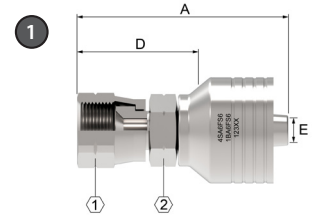

Spiral – 4S and 6S series

FS

Female SAE 45° flare swivel (straight)

PART	HOSE SIZE INFO				DIMENSIONS							
	Terminal End Hose Size	DN	Hose size	Thread	A		D		EØ		1	2
4S part #					mm	in	mm	in	mm	in	in	in
4SA12FS12	-12	19	-12	1 1/16	61,5	2.42	25,4	1.00	14,2	0.56	1 1/4	1 3/16