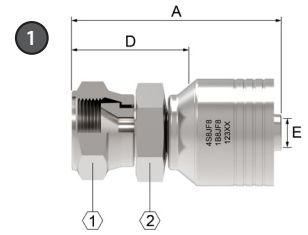

Spiral – 4S and 6S series

JF

JIS Female swivel (30° flare seat straight)

PART	HOSE SIZE INFO			DIMENSIONS									
	Terminal End Hose Size	DN	Hose size	Thread	A		D		EØ		1		2
1 4S part #					mm	in	mm	in	mm	in	mm	in	mm
4S12JF12	-12	19	-12	G 3/4	62,4	2.46	26,2	1.03	14,2	0.56	30,0	1 3/16	32,0
4S16JF16	-16	25	-16	G 1	66,6	2.62	26,8	1.06	19,2	0.76	41,0	1 5/8	41,0
4S20JF20	-20	31	-20	G 1 1/4	85,5	3.37	30,2	1.19	25,2	0.99	46,0	1 13/16	50,0

*"G" as part of thread size is ISO designation for parallel thread.