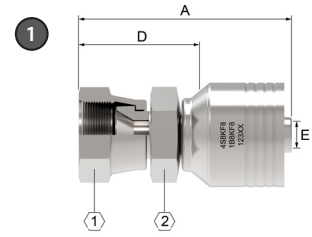

Spiral – 4S and 6S series

KF

Komatsu female swivel (30° flare seat straight)

PART	HOSE SIZE INFO			DIMENSIONS									
	Terminal End Hose Size	DN	Hose size	Thread	A		D		EØ		1		2
4S part #				in	mm	in	mm	in	mm	in	mm	in	mm
4S12KF12	-12	19	-12	M30X1.5	62,4	2.46	26,2	1.03	14,2	0.56	30,0	1 3/16	36,0
4S16KF16	-16	25	-16	M33X1.5	66,6	2.62	26,8	1.06	19,2	0.76	41,0	1 5/8	41,0
4S20KF20	-20	31	-20	M36X1.5	85,5	3.37	30,2	1.19	25,2	0.99	46,0	1 13/16	46,0