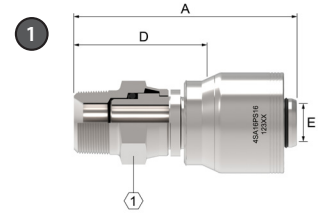

Spiral – 4S and 6S series

PS

Male Pipe NPTF - Swivel (Straight)

PART	HOSE SIZE INFO				DIMENSIONS						
	Terminal End Hose Size	DN	Hose size	Thread	A		D		EØ		1
4S part #					mm	in	mm	in	mm	in	in
4SA16PS16	-16	25	-16	1 11 1/2	110,2	4.34	70,1	2.76	19,2	0.75	1 1/2