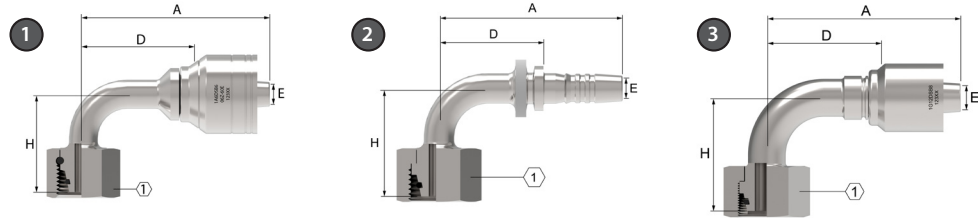

Braided series

DSB

DKO female swivel, heavy duty, 90° elbow

PART			HOSE SIZE INFO			DIMENSIONS									
①	②	③	Thd.	Tube O.D.	Hose size	A		D		EØ		H		①	
1A part #	Nipple part #	OTC part #				mm	in	mm	in	mm	in	mm	in	mm	in
1A6DSB4	1S6DSB4	1G6DSB4	M18 x 1.5	10	-04	54,5	2.14	31,0	1.22	4,2	0.16	33,5	1.32	22,0	0.87
1A8DSB6	1S8DSB6	1G8DSB6	M20 x 1.5	12	-06	60,3	2.37	35,0	1.38	6,7	0.26	35,0	1.38	24,0	0.94
1A10DSB6	1S10DSB6	1G10DSB6	M22 x 1.5	14	-06	63,8	2.51	38,5	1.51	6,7	0.26	42,0	1.65	27,0	1.06
1A12DSB8	1S12DSB8	1G12DSB8	M24 x 1.5	16	-08	73,7	2.90	44,0	1.73	9,6	0.38	49,0	1.93	30,0	1.18
1A16DSB10	1S16DSB10	1G16DSB10	M30 x 2	20	-10	82,0	3.23	52,6	2.07	12,8	0.50	53,5	2.11	36,0	1.42
1A20DSB12	1S20DSB12	1G20DSB12	M36 x 2	25	-12	93,0	3.66	62,8	2.47	15,5	0.61	64,5	2.54	46,0	1.81
1A25DSB16	1S25DSB16	1G25DSB16	M42 x 2	30	-16	104,0	4.09	69,6	2.74	20,7	0.81	74,0	2.91	50,0	1.97