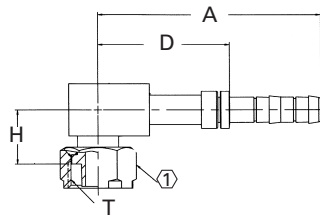

**FJ3225**

**90° female Rotalok**

PART NUMBER	TH'D "T"	HOSE SIZE	A REF	D REF	F REF	H REF	① REF
FJ3225-1010S	1-14	10	2.98	1.43	—	1.52	1.13
FJ3225-1008S	1-14	8	2.98	1.43	—	1.52	1.13
FJ3225-1012S	1-14	12	3.11	1.54	—	1.62	1.13

**EJ3321**

**Short drop 90° female Rotalok**

PART NUMBER	TH'D "T"	HOSE SIZE	A REF	D REF	F REF	H REF	① REF
EJ3321-1008S	1-14	8	3.62	2.07	—	0.91	1.13
EJ3321-1012S	1-14	12	3.87	2.29	—	0.91	1.13

**EJ3421/EJ3422**

**Female Rotalok with R134 port**

PART NUMBER	TH'D "T"	HOSE SIZE	A REF	D REF	F REF	H REF	① REF
EJ3421-1012S	1-14	12	6.44	4.86	2.17	High	1.13
EJ3422-1016S	1-14	16	6.45	4.77	2.15	Low	1.13