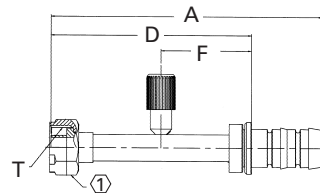

**FJ3225**

**90° female Rotalok**

PART NUMBER	TH'D "T"	HOSE SIZE	A REF	D REF	F REF	H REF	① REF
FJ3225-1010S	1-14	10	2.98	1.43	—	1.52	1.13
FJ3225-1008S	1-14	8	2.98	1.43	—	1.52	1.13
FJ3225-1012S	1-14	12	3.11	1.54	—	1.62	1.13

**EJ3321**

**Short drop 90° female Rotalok**

PART NUMBER	TH'D "T"	HOSE SIZE	A REF	D REF	F REF	H REF	① REF
EJ3321-1008S	1-14	8	3.62	2.07	—	0.91	1.13
EJ3321-1012S	1-14	12	3.87	2.29	—	0.91	1.13

**EJ3421/EJ3422**

**Female Rotalok with R134 port**

PART NUMBER	TH'D "T"	HOSE SIZE	A REF	D REF	F REF	H REF	① REF
EJ3421-1012S	1-14	12	6.44	4.86	2.17	High	1.13
EJ3422-1016S	1-14	16	6.45	4.77	2.15	Low	1.13