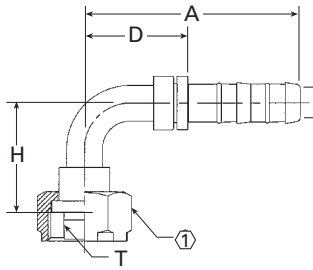

**FJ3225**

**90° female Rotalok**

PART NUMBER	TH'D "T"	HOSE SIZE	A REF	D REF	F REF	H REF	① REF
FJ3225-1010S	1-14	10	2.98	1.43	—	1.52	1.13
FJ3225-1008S	1-14	8	2.98	1.43	—	1.52	1.13
FJ3225-1012S	1-14	12	3.11	1.54	—	1.62	1.13

**EJ3321**

**Short drop 90° female Rotalok**

PART NUMBER	TH'D "T"	HOSE SIZE	A REF	D REF	F REF	H REF	① REF
EJ3321-1008S	1-14	8	3.62	2.07	—	0.91	1.13
EJ3321-1012S	1-14	12	3.87	2.29	—	0.91	1.13

**EJ3421/EJ3422**

**Female Rotalok with R134 port**

PART NUMBER	TH'D "T"	HOSE SIZE	A REF	D REF	F REF	H REF	① REF
EJ3421-1012S	1-14	12	6.44	4.86	2.17	High	1.13
EJ3422-1016S	1-14	16	6.45	4.77	2.15	Low	1.13