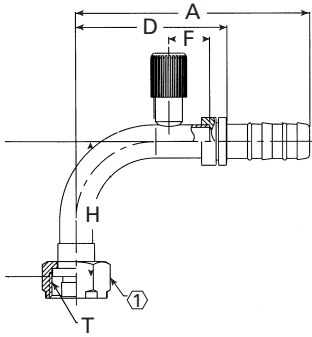

# EZ Clip system - GH001 Fittings

### 90° female Rotalok with R134a low side port

PART NUMBER	TH'D "T"	HOSE SIZE	A REF	D REF	F REF	H REF	① REF
FJ3510-1012S	1-14	12	4.48	2.88	.79	2.58	1.13

### 90° female Rotalok with R134a high side port

PART NUMBER	TH'D "T"	HOSE SIZE	A REF	D REF	F REF	H REF	① REF
FJ3511-1010S	1-14	10	4.43	2.88	.79	2.58	1.13

### 90° female Rotalok with switch port (7/16-20 thread)

PART NUMBER	TH'D "T"	HOSE SIZE	A REF	D REF	F REF	H REF	① REF
FJ3226-1010S	1-14	10	4.43	2.88	0.63	2.56	1.13