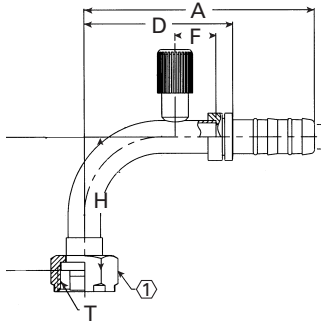

### 90° female Rotalok with R134a low side port

PART NUMBER	TH'D "T"	HOSE SIZE	A REF	D REF	F REF	H REF	① REF
FJ3510-1012S	1-14	12	4.48	2.88	.79	2.58	1.13

### 90° female Rotalok with R134a high side port

PART NUMBER	TH'D "T"	HOSE SIZE	A REF	D REF	F REF	H REF	① REF
FJ3511-1010S	1-14	10	4.43	2.88	.79	2.58	1.13

### 90° female Rotalok with switch port (7/16-20 thread)

PART NUMBER	TH'D "T"	HOSE SIZE	A REF	D REF	F REF	H REF	① REF
FJ3226-1010S	1-14	10	4.43	2.88	0.63	2.56	1.13