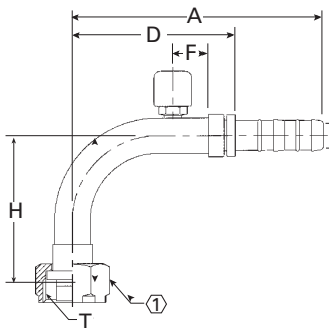

### 90° female Rotalok with R134a low side port

PART NUMBER	TH'D "T"	HOSE SIZE	A REF	D REF	F REF	H REF	① REF
FJ3510-1012S	1-14	12	4.48	2.88	.79	2.58	1.13

### 90° female Rotalok with R134a high side port

PART NUMBER	TH'D "T"	HOSE SIZE	A REF	D REF	F REF	H REF	① REF
FJ3511-1010S	1-14	10	4.43	2.88	.79	2.58	1.13

### 90° female Rotalok with switch port (7/16-20 thread)

PART NUMBER	TH'D "T"	HOSE SIZE	A REF	D REF	F REF	H REF	① REF
FJ3226-1010S	1-14	10	4.43	2.88	0.63	2.56	1.13