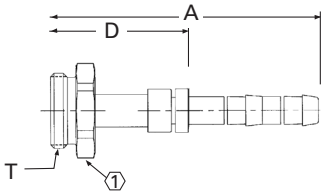

FJ3914

90° 5400 coupling thread

PART NUMBER	TH'D "T"	HOSE SIZE	A REF	D REF	F REF	H REF	① REF
FJ3914-03-1210S	1-1/4-18	10	3.08	1.53	—	1.73	1.38
FJ3914-04-0806S	7/8-20	6	2.50	0.98	—	1.23	1.00
FJ3914-02-1212S*	1-1/4-18	12	3.08	1.53	—	1.73	1.38

* MTO (made to order)

FJ3970

Straight 5400 coupling thread

PART NUMBER	TH'D "T"	HOSE SIZE	A REF	D REF	F REF	H REF	① REF
FJ3970-0606S	7/8-20	6	3.14	1.82	—	—	1.00
FJ3970-0808S	7/8-20	8	3.19	1.65	—	—	1.00
FJ3970-1212S	1-1/4-18	12	3.50	1.93	—	—	1.38
FJ3970-1616S	1-19/32-20	16	3.66	1.98	—	—	1.75

FJ3734

Female O-Ring (long pilot) compound tube

PART NUMBER	TH'D "T"	HOSE SIZE	A REF	D REF	F REF	H REF	① REF
FJ3734-1212S*	1 1/16 x 14	12	—	—	—	—	1.25

* MTO (made to order)

FJ3801

Female O-Ring (long pilot) compound tube

PART NUMBER	TH'D "T"	HOSE SIZE	A REF	D REF	F REF	H REF	① REF
FJ3801-1212S*	1 1/16 x 14	12	—	—	—	—	1.25

* MTO (made to order)