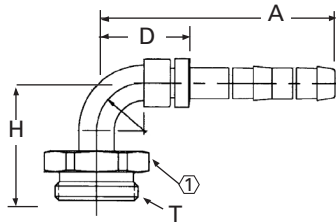

FJ3914

90° 5400 coupling thread

PART NUMBER	TH'D "T"	HOSE SIZE	A REF	D REF	F REF	H REF	① REF
FJ3914-03-1210S	1-1/4-18	10	3.08	1.53	—	1.73	1.38
FJ3914-04-0806S	7/8-20	6	2.50	0.98	—	1.23	1.00
FJ3914-02-1212S*	1-1/4-18	12	3.08	1.53	—	1.73	1.38

* MTO (made to order)

FJ3970

Straight 5400 coupling thread

PART NUMBER	TH'D "T"	HOSE SIZE	A REF	D REF	F REF	H REF	① REF
FJ3970-0606S	7/8-20	6	3.14	1.82	—	—	1.00
FJ3970-0808S	7/8-20	8	3.19	1.65	—	—	1.00
FJ3970-1212S	1-1/4-18	12	3.50	1.93	—	—	1.38
FJ3970-1616S	1-19/32-20	16	3.66	1.98	—	—	1.75

FJ3734

Female O-Ring (long pilot) compound tube

PART NUMBER	TH'D "T"	HOSE SIZE	A REF	D REF	F REF	H REF	① REF
FJ3734-1212S*	1 1/16 x 14	12	—	—	—	—	1.25

* MTO (made to order)

FJ3801

Female O-Ring (long pilot) compound tube

PART NUMBER	TH'D "T"	HOSE SIZE	A REF	D REF	F REF	H REF	① REF
FJ3801-1212S*	1 1/16 x 14	12	—	—	—	—	1.25

* MTO (made to order)