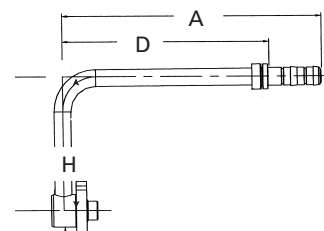

EZ Clip system - GH001 Fittings

FJ3977

Pad style connection (Volvo)

PART NUMBER	TH'D "T"	HOSE SIZE	A REF	D REF	F REF	H REF	① REF
FJ3977-0806S	—	6	3.34	1.82	—	—	—
FJ3977-0810S	—	10	3.74	2.19	—	—	—
FJ3977-1012S	—	12	4.32	2.73	—	—	—

FJ3982

90° pad style connection (Volvo)

PART NUMBER	TH'D "T"	HOSE SIZE	A REF	D REF	F REF	H REF	① REF
FJ3982-0806S	—	6	3.86	2.33	—	2.18	—
FJ3982-0810S	—	10	3.86	2.31	—	2.18	—

FJ3983

90° pad style connection (Volvo) (pad orientation 90°)

PART NUMBER	TH'D "T"	HOSE SIZE	A REF	D REF	F REF	H REF	① REF
FJ3983-0806S	—	6	3.86	2.33	—	2.18	—

FJ3980

180° pad style connection

PART NUMBER	TH'D "T"	HOSE SIZE	A REF	D REF	F REF	H REF	① REF
FJ3980-0810S*	—	10	6.04	4.48	—	3.92	—