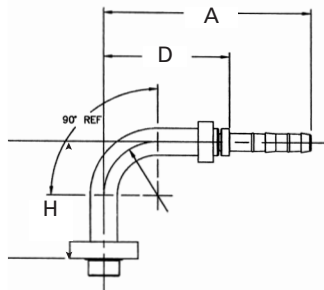

EZ Clip system - GH001 Fittings

FJ3977

Pad style connection (Volvo)

PART NUMBER	TH'D "T"	HOSE SIZE	A REF	D REF	F REF	H REF	① REF
FJ3977-0806S	—	6	3.34	1.82	—	—	—
FJ3977-0810S	—	10	3.74	2.19	—	—	—
FJ3977-1012S	—	12	4.32	2.73	—	—	—

FJ3982

90° pad style connection (Volvo)

PART NUMBER	TH'D "T"	HOSE SIZE	A REF	D REF	F REF	H REF	① REF
FJ3982-0806S	—	6	3.86	2.33	—	2.18	—
FJ3982-0810S	—	10	3.86	2.31	—	2.18	—

FJ3983

90° pad style connection (Volvo) (pad orientation 90°)

PART NUMBER	TH'D "T"	HOSE SIZE	A REF	D REF	F REF	H REF	① REF
FJ3983-0806S	—	6	3.86	2.33	—	2.18	—

FJ3980

180° pad style connection

PART NUMBER	TH'D "T"	HOSE SIZE	A REF	D REF	F REF	H REF	① REF
FJ3980-0810S*	—	10	6.04	4.48	—	3.92	—