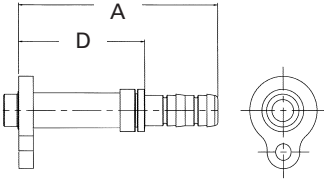

EZ Clip system - GH001 Fittings

FJ3977

Pad style connection (Volvo)

PART NUMBER	TH'D "T"	HOSE SIZE	A REF	D REF	F REF	H REF	① REF
FJ3977-0806S	—	6	3.34	1.82	—	—	—
FJ3977-0810S	—	10	3.74	2.19	—	—	—
FJ3977-1012S	—	12	4.32	2.73	—	—	—

FJ3982

90° pad style connection (Volvo)

PART NUMBER	TH'D "T"	HOSE SIZE	A REF	D REF	F REF	H REF	① REF
FJ3982-0806S	—	6	3.86	2.33	—	2.18	—
FJ3982-0810S	—	10	3.86	2.31	—	2.18	—

FJ3983

90° pad style connection (Volvo) (pad orientation 90°)

PART NUMBER	TH'D "T"	HOSE SIZE	A REF	D REF	F REF	H REF	① REF
FJ3983-0806S	—	6	3.86	2.33	—	2.18	—

FJ3980

180° pad style connection

PART NUMBER	TH'D "T"	HOSE SIZE	A REF	D REF	F REF	H REF	① REF
FJ3980-0810S*	—	10	6.04	4.48	—	3.92	—