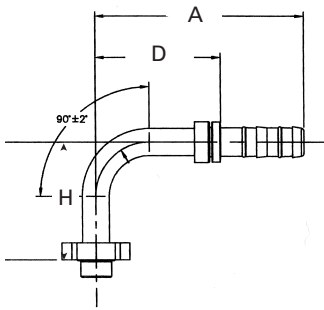

EZ Clip system - GH001 Fittings

FJ3977

Pad style connection (Volvo)

PART NUMBER	TH'D "T"	HOSE SIZE	A REF	D REF	F REF	H REF	① REF
FJ3977-0806S	—	6	3.34	1.82	—	—	—
FJ3977-0810S	—	10	3.74	2.19	—	—	—
FJ3977-1012S	—	12	4.32	2.73	—	—	—

FJ3982

90° pad style connection (Volvo)

PART NUMBER	TH'D "T"	HOSE SIZE	A REF	D REF	F REF	H REF	① REF
FJ3982-0806S	—	6	3.86	2.33	—	2.18	—
FJ3982-0810S	—	10	3.86	2.31	—	2.18	—

FJ3983

90° pad style connection (Volvo) (pad orientation 90°)

PART NUMBER	TH'D "T"	HOSE SIZE	A REF	D REF	F REF	H REF	① REF
FJ3983-0806S	—	6	3.86	2.33	—	2.18	—

FJ3980

180° pad style connection

PART NUMBER	TH'D "T"	HOSE SIZE	A REF	D REF	F REF	H REF	① REF
FJ3980-0810S*	—	10	6.04	4.48	—	3.92	—