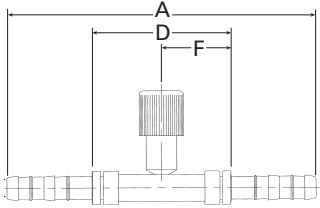

FJ5986

Splicer with R134a low side port

PART NUMBER	TH'D "T"	HOSE SIZE	A REF	D REF	F REF	H REF	Ⓜ REF
FJ5986-1010S	—	10	5.54	2.44	1.22	—	—
FJ5986-1212S	—	12	5.60	2.44	1.22	—	—
FJ5986-1616S	—	16	6.79	3.44	1.72	—	—

FJ3427

Splicer with high side switch port (M10 X 1.25)

PART NUMBER	TH'D "T"	HOSE SIZE	A REF	D REF	F REF	H REF	Ⓜ REF
FJ3427-0808S	—	8	5.61	2.52	1.26	—	—
FJ3427-1010S	—	10	5.54	2.44	1.22	—	—

FJ3428

Splicer with low side switch port (M12 X 1.25)

PART NUMBER	TH'D "T"	HOSE SIZE	A REF	D REF	F REF	H REF	Ⓜ REF
FJ3428-1212S	—	12	5.59	2.44	1.22	—	—
FJ3428-1616S	—	16	6.79	3.44	1.72	—	—

FJ3066

"T" splicer - 3 hose connector

PART NUMBER	TH'D "T"	HOSE SIZE	A REF	D REF	F REF	H REF	Ⓜ REF
FJ3066-0606S	—	6	5.48	2.40	—	—	—
FJ3066-0808S	—	8	5.48	2.40	—	—	—
FJ3066-1010S	—	10	5.62	2.52	—	—	—
FJ3066-1212S	—	12	5.67	2.52	—	—	—
FJ3066-1616S	—	16	6.41	3.06	—	—	—
FJ3066-101212S	—	10X12X12	5.67	2.52	—	—	—
FJ3066-060808S	—	6X8X8	5.48	2.40	—	—	—
FJ3066-121216S	—	12X12X16	5.98	2.62	—	—	—
FJ3066-121616S	—	12X16X16	5.98	2.62	—	—	—