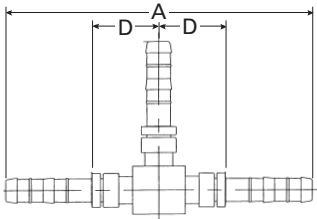

FJ5986

Splicer with R134a low side port

PART NUMBER	TH'D "T"	HOSE SIZE	A REF	D REF	F REF	H REF	Ⓜ REF
FJ5986-1010S	—	10	5.54	2.44	1.22	—	—
FJ5986-1212S	—	12	5.60	2.44	1.22	—	—
FJ5986-1616S	—	16	6.79	3.44	1.72	—	—

FJ3427

Splicer with high side switch port (M10 X 1.25)

PART NUMBER	TH'D "T"	HOSE SIZE	A REF	D REF	F REF	H REF	Ⓜ REF
FJ3427-0808S	—	8	5.61	2.52	1.26	—	—
FJ3427-1010S	—	10	5.54	2.44	1.22	—	—

FJ3428

Splicer with low side switch port (M12 X 1.25)

PART NUMBER	TH'D "T"	HOSE SIZE	A REF	D REF	F REF	H REF	Ⓜ REF
FJ3428-1212S	—	12	5.59	2.44	1.22	—	—
FJ3428-1616S	—	16	6.79	3.44	1.72	—	—

FJ3066

"T" splicer - 3 hose connector

PART NUMBER	TH'D "T"	HOSE SIZE	A REF	D REF	F REF	H REF	Ⓜ REF
FJ3066-0606S	—	6	5.48	2.40	—	—	—
FJ3066-0808S	—	8	5.48	2.40	—	—	—
FJ3066-1010S	—	10	5.62	2.52	—	—	—
FJ3066-1212S	—	12	5.67	2.52	—	—	—
FJ3066-1616S	—	16	6.41	3.06	—	—	—
FJ3066-101212S	—	10X12X12	5.67	2.52	—	—	—
FJ3066-060808S	—	6X8X8	5.48	2.40	—	—	—
FJ3066-121216S	—	12X12X16	5.98	2.62	—	—	—
FJ3066-121616S	—	12X16X16	5.98	2.62	—	—	—