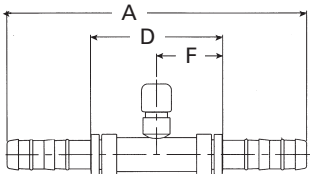

FJ5986

Splicer with R134a low side port

PART NUMBER	TH'D "T"	HOSE SIZE	A REF	D REF	F REF	H REF	Ⓜ REF
FJ5986-1010S	—	10	5.54	2.44	1.22	—	—
FJ5986-1212S	—	12	5.60	2.44	1.22	—	—
FJ5986-1616S	—	16	6.79	3.44	1.72	—	—

FJ3427

Splicer with high side switch port (M10 X 1.25)

PART NUMBER	TH'D "T"	HOSE SIZE	A REF	D REF	F REF	H REF	Ⓜ REF
FJ3427-0808S	—	8	5.61	2.52	1.26	—	—
FJ3427-1010S	—	10	5.54	2.44	1.22	—	—

FJ3428

Splicer with low side switch port (M12 X 1.25)

PART NUMBER	TH'D "T"	HOSE SIZE	A REF	D REF	F REF	H REF	Ⓜ REF
FJ3428-1212S	—	12	5.59	2.44	1.22	—	—
FJ3428-1616S	—	16	6.79	3.44	1.72	—	—

FJ3066

"T" splicer - 3 hose connector

PART NUMBER	TH'D "T"	HOSE SIZE	A REF	D REF	F REF	H REF	Ⓜ REF
FJ3066-0606S	—	6	5.48	2.40	—	—	—
FJ3066-0808S	—	8	5.48	2.40	—	—	—
FJ3066-1010S	—	10	5.62	2.52	—	—	—
FJ3066-1212S	—	12	5.67	2.52	—	—	—
FJ3066-1616S	—	16	6.41	3.06	—	—	—
FJ3066-101212S	—	10X12X12	5.67	2.52	—	—	—
FJ3066-060808S	—	6X8X8	5.48	2.40	—	—	—
FJ3066-121216S	—	12X12X16	5.98	2.62	—	—	—
FJ3066-121616S	—	12X16X16	5.98	2.62	—	—	—