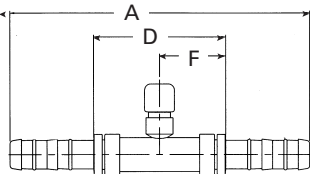

FJ5986

Splicer with R134a low side port

PART NUMBER	TH'D "T"	HOSE SIZE	A REF	D REF	F REF	H REF	Ⓜ REF
FJ5986-1010S	—	10	5.54	2.44	1.22	—	—
FJ5986-1212S	—	12	5.60	2.44	1.22	—	—
FJ5986-1616S	—	16	6.79	3.44	1.72	—	—

FJ3427

Splicer with high side switch port (M10 X 1.25)

PART NUMBER	TH'D "T"	HOSE SIZE	A REF	D REF	F REF	H REF	Ⓜ REF
FJ3427-0808S	—	8	5.61	2.52	1.26	—	—
FJ3427-1010S	—	10	5.54	2.44	1.22	—	—

FJ3428

Splicer with low side switch port (M12 X 1.25)

PART NUMBER	TH'D "T"	HOSE SIZE	A REF	D REF	F REF	H REF	Ⓜ REF
FJ3428-1212S	—	12	5.59	2.44	1.22	—	—
FJ3428-1616S	—	16	6.79	3.44	1.72	—	—

FJ3066

"T" splicer - 3 hose connector

PART NUMBER	TH'D "T"	HOSE SIZE	A REF	D REF	F REF	H REF	Ⓜ REF
FJ3066-0606S	—	6	5.48	2.40	—	—	—
FJ3066-0808S	—	8	5.48	2.40	—	—	—
FJ3066-1010S	—	10	5.62	2.52	—	—	—
FJ3066-1212S	—	12	5.67	2.52	—	—	—
FJ3066-1616S	—	16	6.41	3.06	—	—	—
FJ3066-101212S	—	10X12X12	5.67	2.52	—	—	—
FJ3066-060808S	—	6X8X8	5.48	2.40	—	—	—
FJ3066-121216S	—	12X12X16	5.98	2.62	—	—	—
FJ3066-121616S	—	12X16X16	5.98	2.62	—	—	—