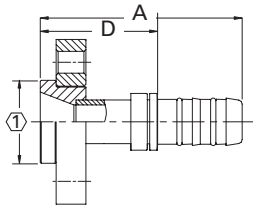

GA24335

Straight bock compressor fitting

PART NUMBER	TH'D "T"	HOSE SIZE	A REF	D REF	F REF	H REF	① REF
GA24335-16-12	—	12	4	2.42	—	—	1.65
GA24335-22-16	—	16	4.01	2.33	—	—	1.65

GA24336

45° bock compressor fitting

PART NUMBER	TH'D "T"	HOSE SIZE	A REF	D REF	F REF	H REF	① REF
GA24336-16-12	—	12	4.85	3.27	—	1.65	1.53
GA24336-22-16	—	16	4.72	3.04	—	1.65	1.81

GA24337

90° bock compressor fitting

PART NUMBER	TH'D "T"	HOSE SIZE	A REF	D REF	F REF	H REF	① REF
GA24337-16-12	—	12	3.65	2.07	—	2.50	1.65
GA24337-22-16	—	16	3.44	1.76	—	3.01	1.65