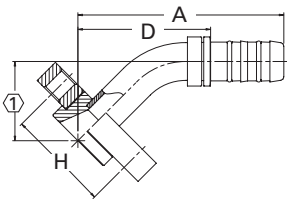

GA24335

Straight bock compressor fitting

PART NUMBER	TH'D "T"	HOSE SIZE	A REF	D REF	F REF	H REF	① REF
GA24335-16-12	—	12	4	2.42	—	—	1.65
GA24335-22-16	—	16	4.01	2.33	—	—	1.65

GA24336

45° bock compressor fitting

PART NUMBER	TH'D "T"	HOSE SIZE	A REF	D REF	F REF	H REF	① REF
GA24336-16-12	—	12	4.85	3.27	—	1.65	1.53
GA24336-22-16	—	16	4.72	3.04	—	1.65	1.81

GA24337

90° bock compressor fitting

PART NUMBER	TH'D "T"	HOSE SIZE	A REF	D REF	F REF	H REF	① REF
GA24337-16-12	—	12	3.65	2.07	—	2.50	1.65
GA24337-22-16	—	16	3.44	1.76	—	3.01	1.65