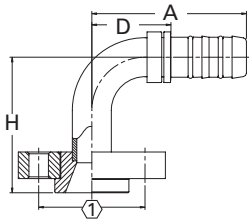

GA24335

Straight bock compressor fitting

PART NUMBER	TH'D "T"	HOSE SIZE	A REF	D REF	F REF	H REF	① REF
GA24335-16-12	—	12	4	2.42	—	—	1.65
GA24335-22-16	—	16	4.01	2.33	—	—	1.65

GA24336

45° bock compressor fitting

PART NUMBER	TH'D "T"	HOSE SIZE	A REF	D REF	F REF	H REF	① REF
GA24336-16-12	—	12	4.85	3.27	—	1.65	1.53
GA24336-22-16	—	16	4.72	3.04	—	1.65	1.81

GA24337

90° bock compressor fitting

PART NUMBER	TH'D "T"	HOSE SIZE	A REF	D REF	F REF	H REF	① REF
GA24337-16-12	—	12	3.65	2.07	—	2.50	1.65
GA24337-22-16	—	16	3.44	1.76	—	3.01	1.65