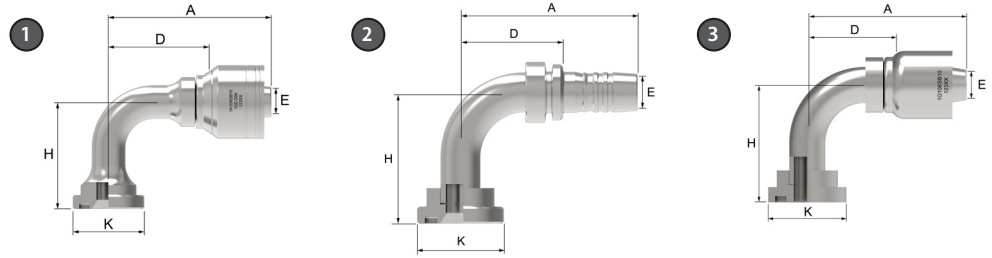

Braided series

KSB

Komatsu split flange 90° elbow

PART			HOSE SIZE INFO		DIMENSIONS							
1	2	3	Thd. Flange head Dia. K Ø	Hose size	A		D		EØ		H	
1A part #	Nipple part #	OTC part #			mm	in	mm	in	mm	in	mm	in
1A10KSB10	1S10KSB10	1G10KSB10	34.2	-10	69.8	2.75	40,4	1.59	11,7	0.46	51,3	2.02