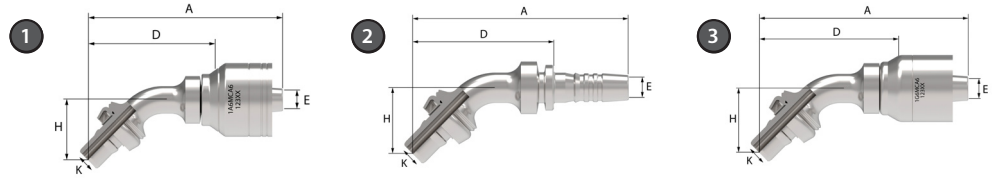

Braided series

MCA

Male snap to connect (STC) 45° elbow

PART			DIMENSIONS								
1	2	3	Hose size	A		D		K		H	
1A part #	Nipple part #	OTC part #		mm	in	mm	in	mm	in	mm	in
	1S4MCA4		-04	64.6	2.54	41.2	1.62	4.2	0.17	21.2	0.83
1A6MCA4	1S6MCA4		-04	69.8	2.75	46.4	1.83	6.6	0.26	22.2	0.87
1A6MCA6	1S6MCA6	1G6MCA6	-06	68.9	2.71	47.6	1.87	6.6	0.26	22.2	0.87
1A8MCA6			-06	80.2	3.16	59.0	2.32	8.8	0.35	29.6	1.17
1A8MCA8	1S8MCA8		-08	86.7	3.41	60.2	2.37	8.8	0.35	29.6	1.17
1A10MCA8			-08	93.7	3.69	68.2	2.69	11.5	0.45	33.6	1.32
1A10MCA10	1S10MCA10		-10	94.4	3.72	68.4	2.69	11.5	0.45	33.6	1.32
1A12MCA12	1S12MCA12		-12	107.1	4.22	80.0	3.15	13.9	0.55	40.7	1.60
1A16MCA16	1S16MCA16		-16	136.1	5.36	101.7	4.00	19.9	0.78	52.5	2.07