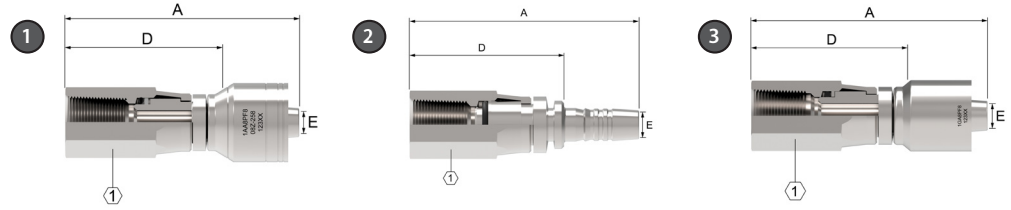

Braided series

PF

Female Pipe Swivel

PART			HOSE SIZE INFO		DIMENSIONS						
①	②	③	Thd.	Hose size	A		D		EØ		①
1A part #	Nipple part #	OTC part #			mm	in	mm	in	mm	in	in
1AA4PF4	1SA4PF4	1GA4PF4	1/4-18	-04	72,9	2.87	49,5	1.95	4,3	0.17	3/4
1AA6PF6	1SA6PF6	1GA6PF6	3/8-18	-06	75,4	2.97	50,0	1.97	6,6	0.26	7/8
1AA8PF8	1SA8PF8	1GA8PF8	1/2-14	-08	90,9	3.58	61,2	2.41	9,7	0.38	1-1/16
1AA12PF12	1SA12PF12	1GA12PF12	3/4-14	-12	92,2	3.63	62,0	2.44	15,5	0.61	1-3/8
1AA16PF16	1SA16PF16	—	1-11 1/2	-16	111,0	4.37	77,5	3.05	20,6	0.81	1-5/8