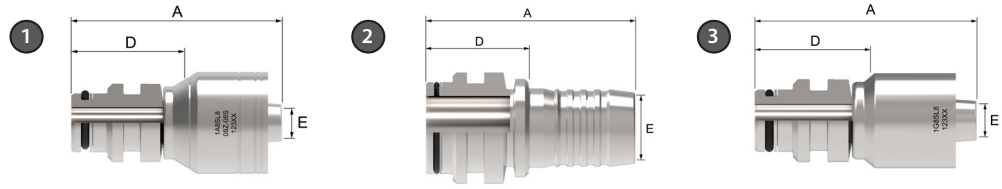

Braided series

SL

Male Staplok

PART			HOSE SIZE INFO	DIMENSIONS					
1	2	3	Hose size	A		D		EØ	
1A part #	Nipple part #	OTC part #		mm	in	mm	in	mm	in
1A4SL4	1S4SL4	1G4SL4	-04	55,4	2.18	32,0	1.26	4,3	0.17
1A6SL6	1S6SL6	1G6SL6	-06	58,4	2.30	33,0	1.30	6,6	0.26
1A8SL6	1S8SL6	1G8SL6	-06	58,4	2.30	33,0	1.30	6,6	0.26
1A8SL8	1S8SL8	1G8SL8	-08	64,0	2.52	34,3	1.35	9,7	0.38
1A12SL12	1S12SL12	1G12SL12	-12	65,0	2.56	34,8	1.37	15,5	0.61
1A16SL16	1S16SL16	1G16SL16	-16	74,9	2.95	40,6	1.60	20,6	0.81
1A20SL20	1S20SL20	1G20SL20	-20	86,4	3.40	42,4	1.67	26,7	1.05
1A32SL32	1S32SL32	1G32SL32	-32	98,3	3.87	48,0	1.89	44,5	1.75